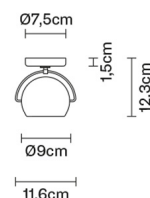

BELUGA COLOUR

D57G1300

Marc Sadler

Dimensions

Description

Wall/ceiling lamp with adjustable transparent crystal diffuser. Polished chrome-plated metal structure.

Voltage

220-240V

Bulb

Weight

Net: 0.88 kg
Gross: 0.95 kg

Packaging

Volume: 0.004 m³
Number of boxes: 1

Specs

IP20

In the same family