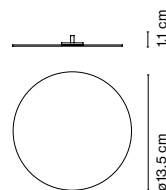

Bicocha Christophe Mathieu

marset

#METROPOLISlikes

Bicoca

Armrest accessory + magnet

Disc accessory + magnet

Magnet accessory

Bicoca
LED 5W 2700K
Luminaire 241lm
Light source 478lm
(included)

Battery life:
5 hours in peak power
10 hours in half power
20 hours in a quarter power

Battery charging time: 10h.

info@marset.com

Color polycarbonate and shade. Opal diffuser polycarbonate. Stainless steel and teflon joint.