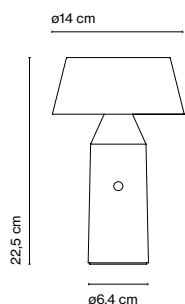

Bicoca

Armrest accessory + magnet

Disc accessory + magnet

Magnet accessory

Bicoca
LED 5W 2700K
Luminaire 241lm
Light source 478lm
(included)

Battery life:
5 hours in peak power
10 hours in half power
20 hours in a quarter power

Battery charging time: 10h.

info@marset.com

Color polycarbonate and shade. Opal diffuser polycarbonate. Stainless steel and teflon joint.

- Off-white (RAL 9001)
- Anthracite (RAL 7026)
- Red wine (RAL 3005)
- Light blue (PANTONE 7542)
- Pale pink (PANTONE 5015)
- Yellow (RAL 1032)

dimmer*

* 3 positions dimmer

- [Download](#) Assembly instructions
- [Download](#) Energy label
- [Download](#) 2D
- [Download](#) 3D
- [Download](#) Photometric data

The Bicoca is born with the optimism of brightening life and accompanying the good times, wherever you go. This new colorful, lightweight portable lamp projects an intimate light that adds warmth to all your personal spaces.