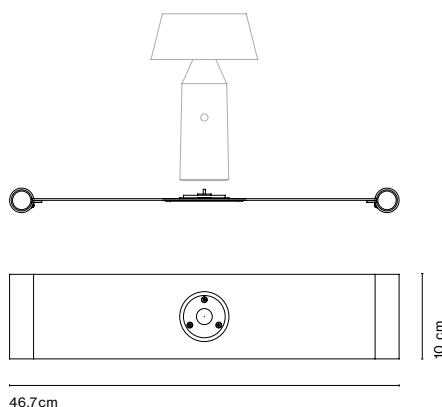

Bicocha Christophe Mathieu

marset

#METROPOLISlikes

Bicoca

Armrest accessory + magnet

Disc accessory + magnet

Magnet accessory

Bicoca
LED 5W 2700K
Luminaire 241lm
Light source 478lm
(included)

Battery life:
5 hours in peak power
10 hours in half power
20 hours in a quarter power

Battery charging time: 10h.

info@marset.com

Color polycarbonate and shade. Opal diffuser polycarbonate. Stainless steel and teflon joint.