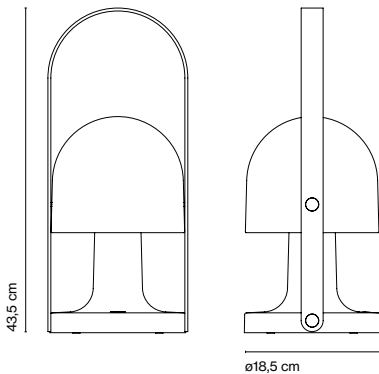

# **FollowMe Plus** Inma Bermúdez

**marset**

**FollowMe Plus**

**FollowMe Plus**  
LED 5W 2700K  
Light source 478lm  
Luminaire 290lm  
(included)

White-Oak

Battery life:  
5 hours in peak power  
10 hours in half power  
20 hours in a quarter power

Battery charging time: 10h.

**Watch the video** [info@marset.com](mailto:info@marset.com)

**Rocking opal diffuser and white matte polycarbonate body. Plywood handle with natural oak veneer, brass switch and construction details. Five hours of battery life at peak performance.**